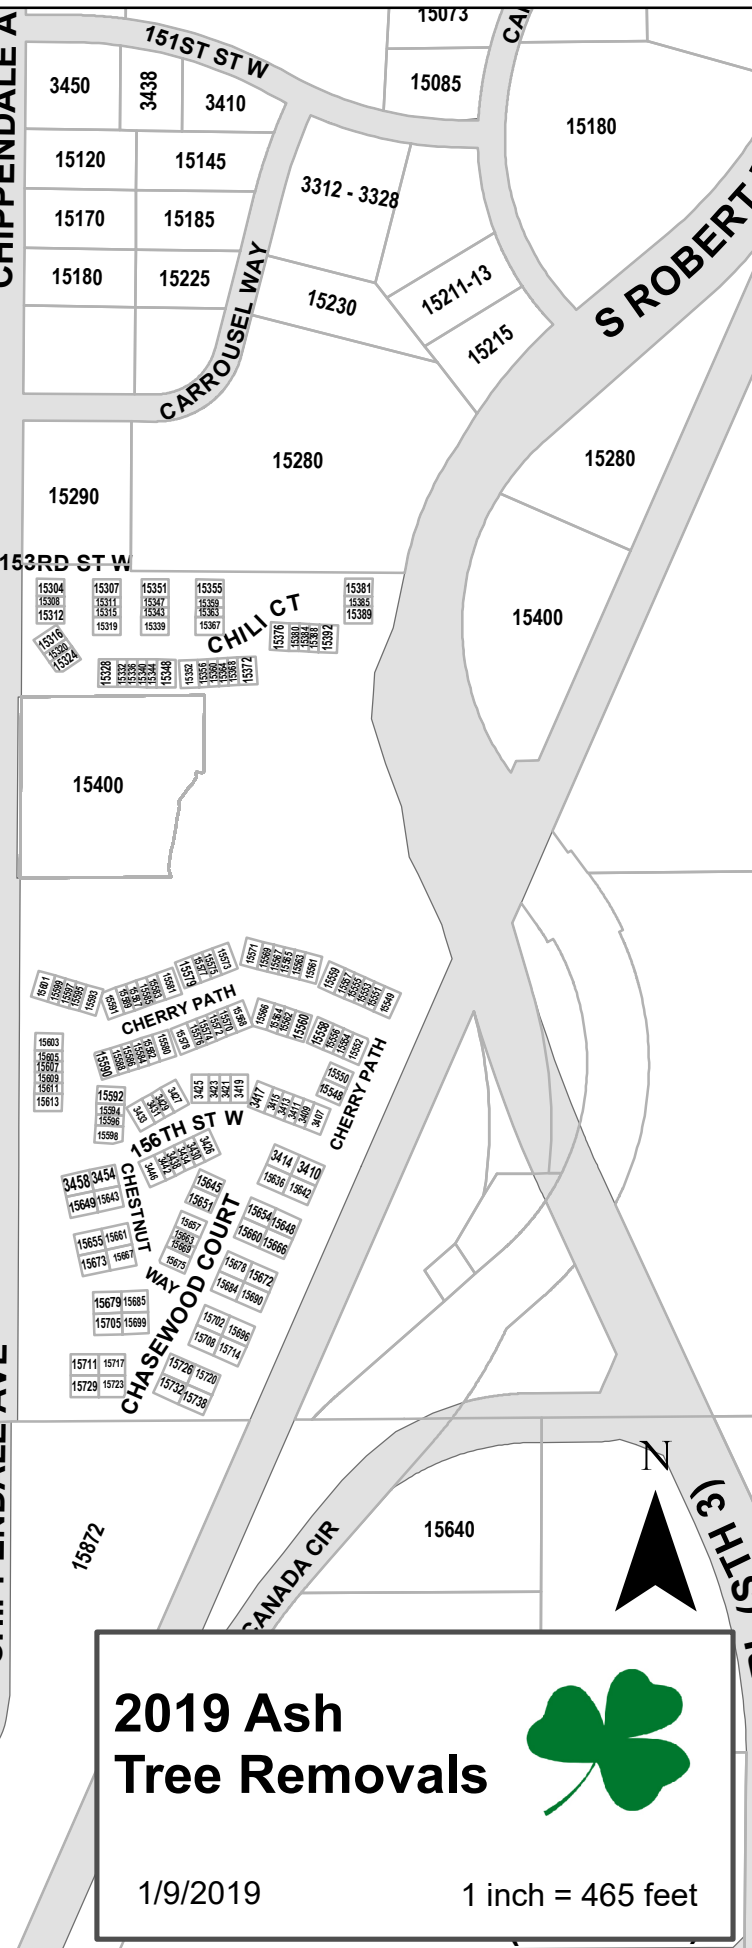

**2019 Ash Tree Removals**

1/9/2019

1 inch = 513 feet

DIAMOND PATH (CR 33)

**2019 Ash Tree Removals**

1/9/2019 1 inch = 465 feet