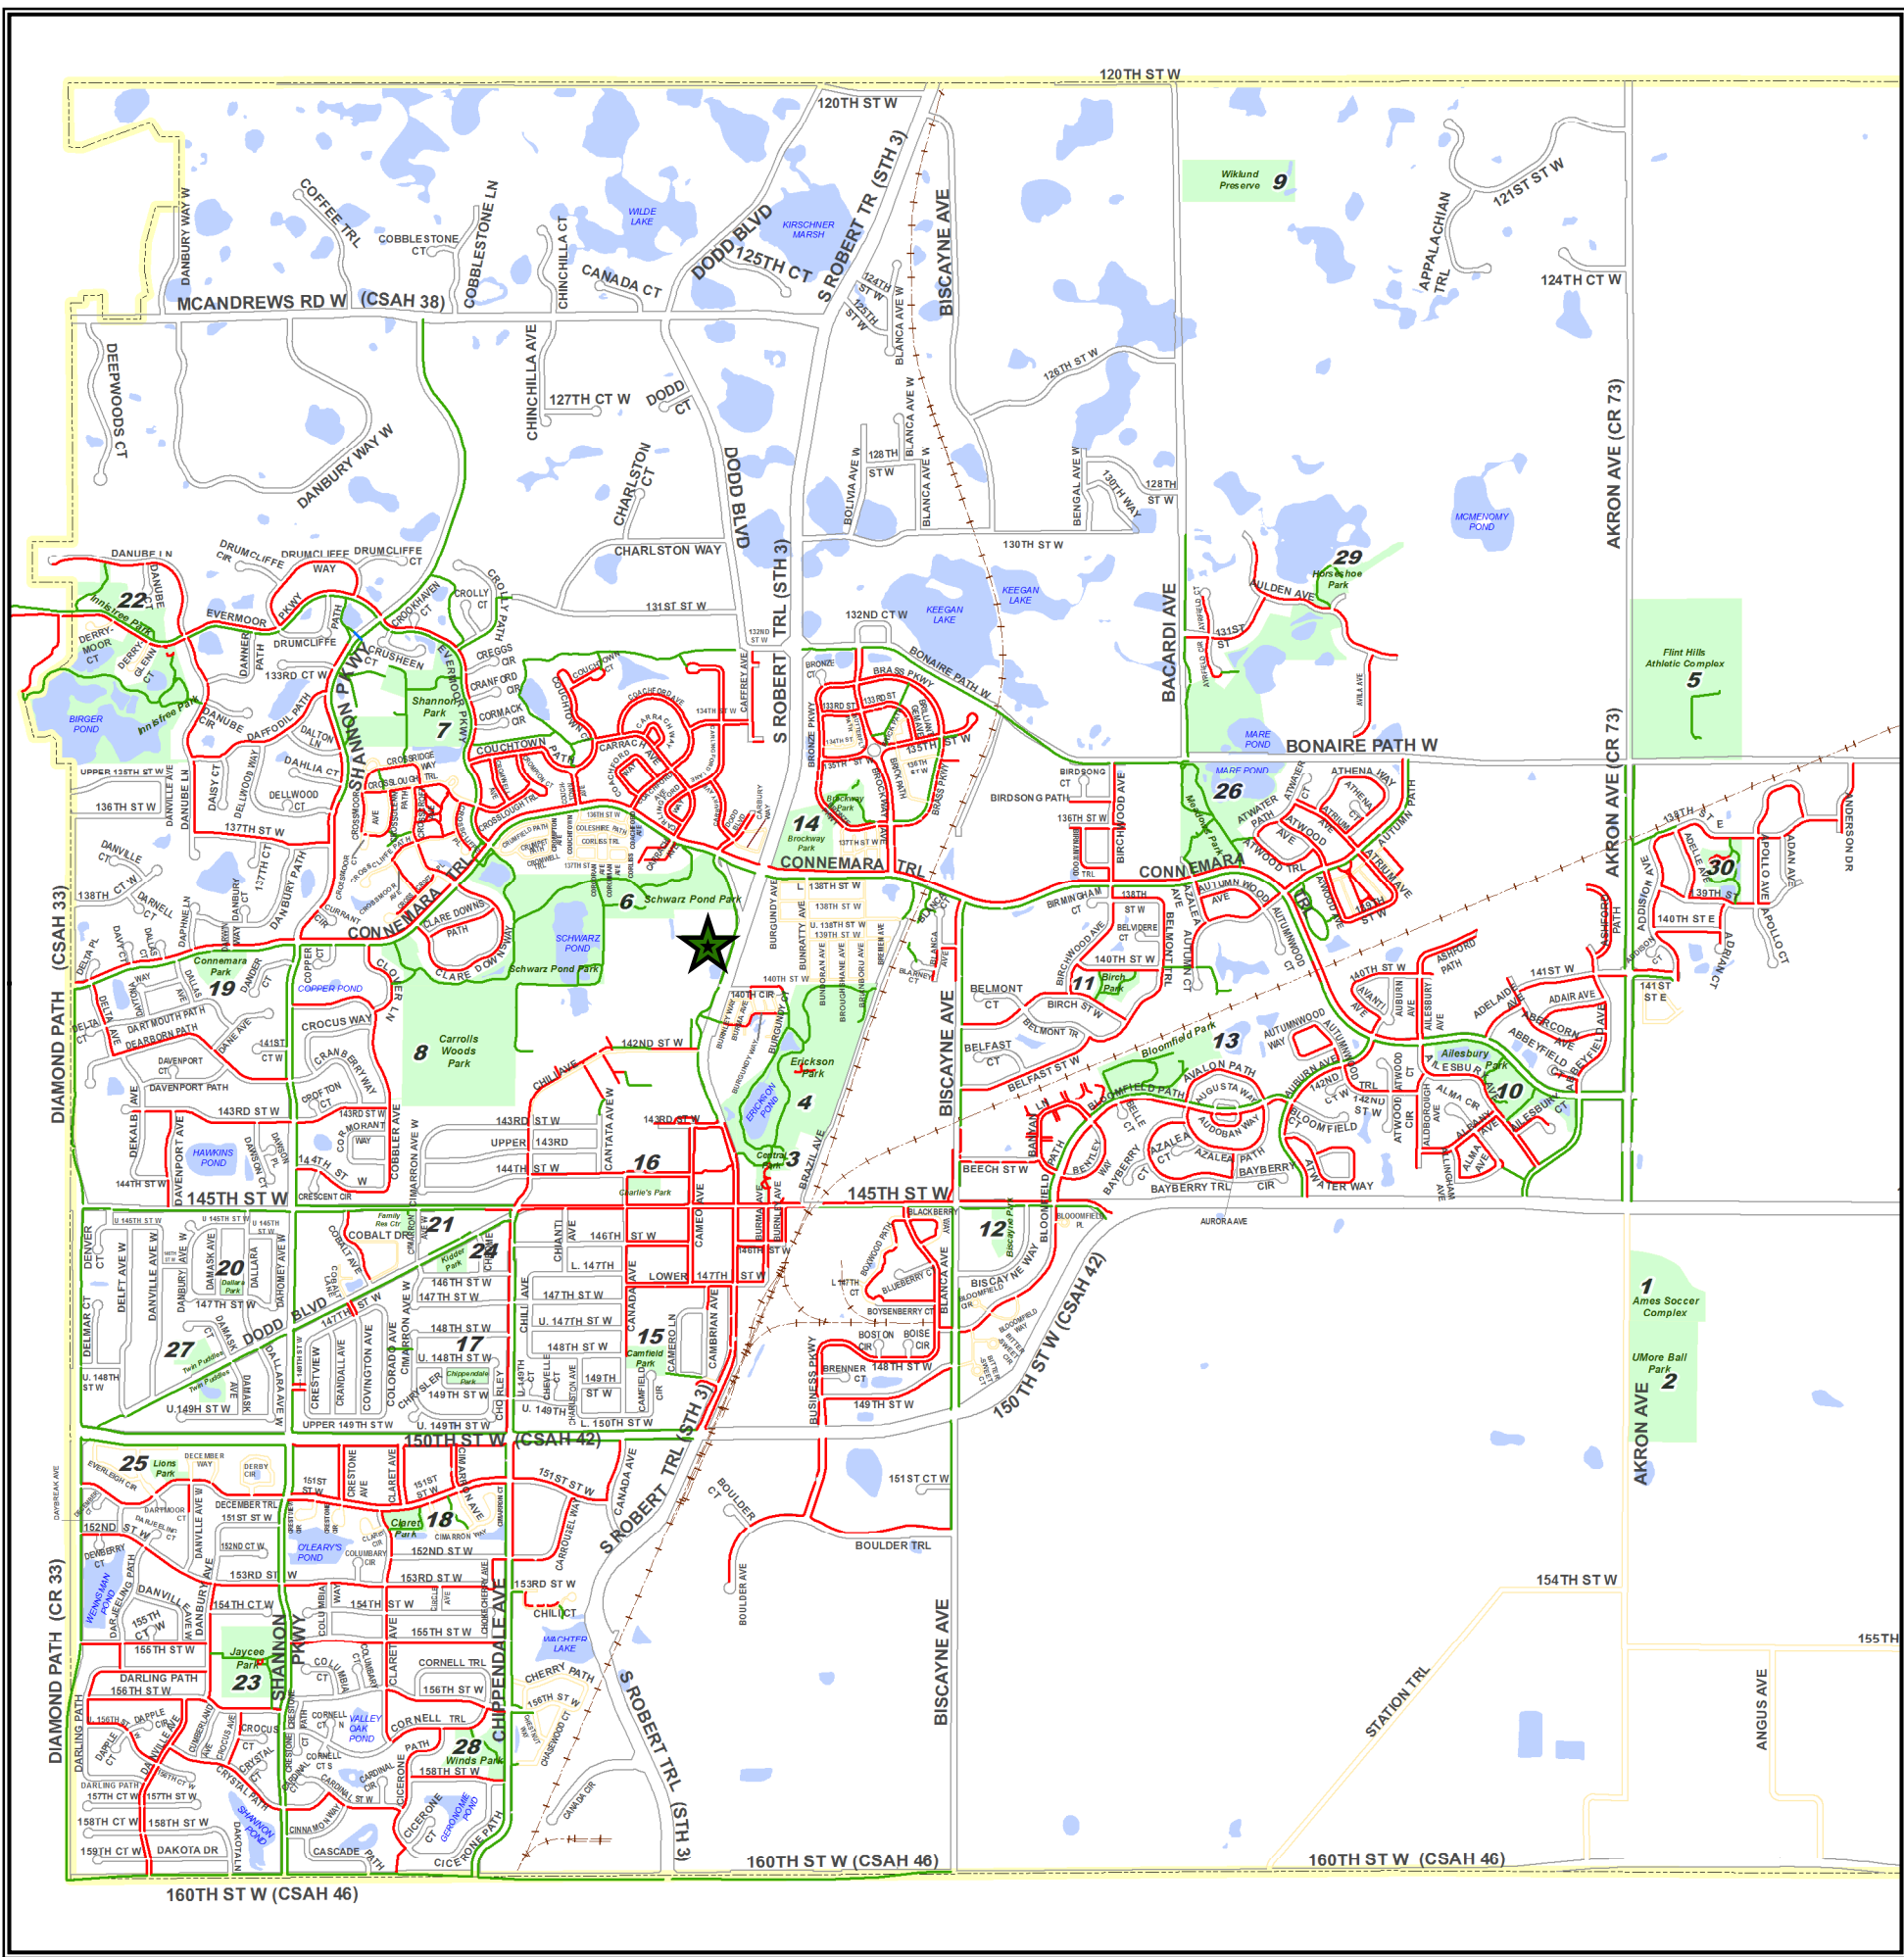

Trails and Parks Map City of Rosemount

Legend

- Water
- Bituminous
- Tunnel
- Parks
- Sidewalk
- Comm. Center

Park Amenities: Existing Element																							
	Acres	Barbecue Grills	Baseball Field - Official	Basketball - Hard Surface	Little League Field	Nature Areas	Parking	Picnic Shelter	Picnic Tables	Playground Equipment	Restrooms	Skating - Hockey	Skating - Pleasure	Soccer - Official Fields	Soccer - Youth Fields	Softball - Official	Tennis Courts	Volleyball Courts	Walking Trails	Warming House	Disk Golf	Skate Park	
COMMUNITY PARKS																							
Ames Soccer Complex (at DCTC)																							
1 1300 145th St E	13.56																						
2 Ball Fields at Umore, 14860 Akron Ave	26.40																						
3 Central Park, 2893 145th St W	6.28																						
4 Erickson Park, 14115 Brazil Ave	45.10																						
5 Flint Hills Athletic Complex																							
6 Schwarz Pond Park, 13787 Dodd Blvd	62.29																						
7 Shannon Park, 13260 Shannon Pkwy	24.76																						
CONSERVANCY LAND																							
8 Carrolls Woods, 3335 142nd St W	44.46																						
9 Wiklund Preserve, Bacardi Ae	14.97	Preserve																					
NEIGHBORHOOD PARKS																							
10 Birch Park, 2181 Birch St	3.52																						
11 Biscayne Park, 2420 145th St W	3.08																						
12 Bloomfield Park, 14225 Bloomfield Path	13.75																						
13 Brockway Park, 13660 Bronze Pkwy	14.36																						
14 Camfield Park, 14795 Canada Ave	3.10																						
15 Charlies Park, 3155 144th St W	1.26																						
16 Chippendale Park, 14876 Chrysler Ave	2.11																						
17 Claret Park, 15130 Claret Ave	2.63																						
18 Connemara Park, 13930 Connemara Tr	4.79																						
19 Dallara Park, 4175 147th St W	1.04																						
20 Family Resource Center Park 14521 Cimarron Ave	1.24																						
21 Innisfree Park, 4270 Evermoor Pkwy	55.82																						
22 Jaycee Park, 15425 Shannon Pkwy	14.66																						
23 Kidder Park, 3652 146th St W	2.13																						
24 Lions Park, 15155 December Tr	1.94																						
25 Meadows Park, 13960 Azalea Ave	26.44																						
26 Prestwick Park, 14238 Ailesbury Ave	13.81																						
27 Twin Puddles Park, 14884 Dodd Blvd	5.40																						
28 Winds Park, 15675 Chippendale Ave	7.09																						
29 Horseshoe Lake Park, 13202 Aulden Ave	37.12	Undeveloped																					
30 Greystone Park, 1268 138th St E	6.00																						